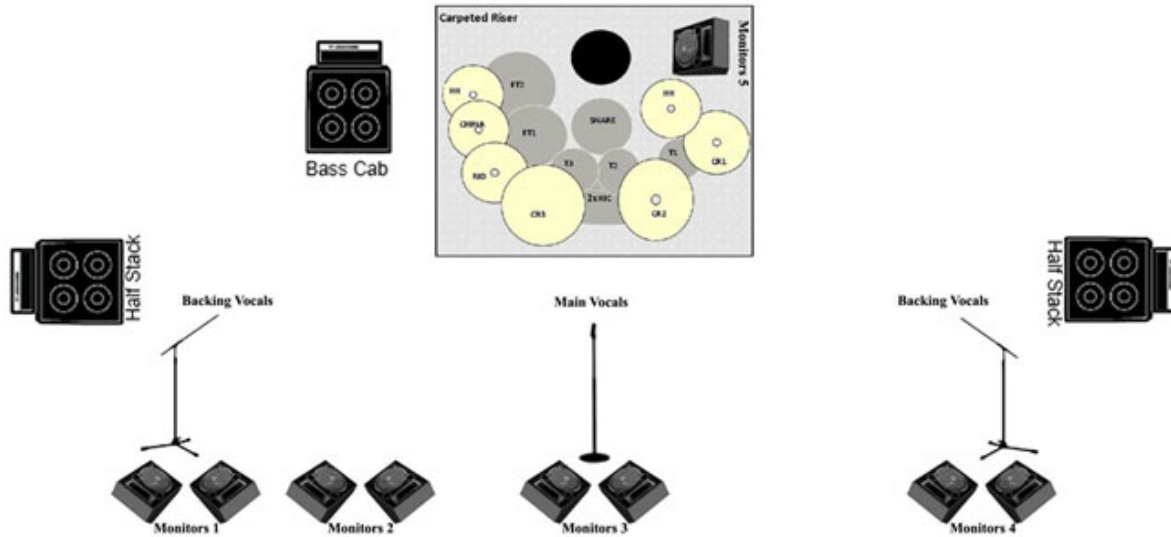

## Input List:

- |              |                                |
|--------------|--------------------------------|
| 1. BD right  | 10. Ride                       |
| 2. BD left   | 11. Overhead R                 |
| 3. Snare top | 12. Overhead L                 |
| 4. Snare bot | 13. Bass DI                    |
| 5. Hihat     | 14. Guitar S.R (XLR)           |
| 6. Tom 1     | 15. Guitar S.L (XLR)           |
| 7. Tom 2     | 16. Lead Vocals (Own Wireless) |
| 8. Tom 3     | 17. Backing Vocals S.R         |
| 9. Floor 1   | 18. Backing Vocals S.L         |

## Guitars :

KEMPER Profiling Amp (LINE-OUT!!!), Midi Switch, Wireless System, 4x12" Box  
 Power : 2x 230V near the Amp + 1x 230V near the Monitor

## Bass Amp:

Dark Glass Microtubes 900v2 Head, Hartke 4x10" Box, Wireless System  
 Power: 3 x230V near the Amp