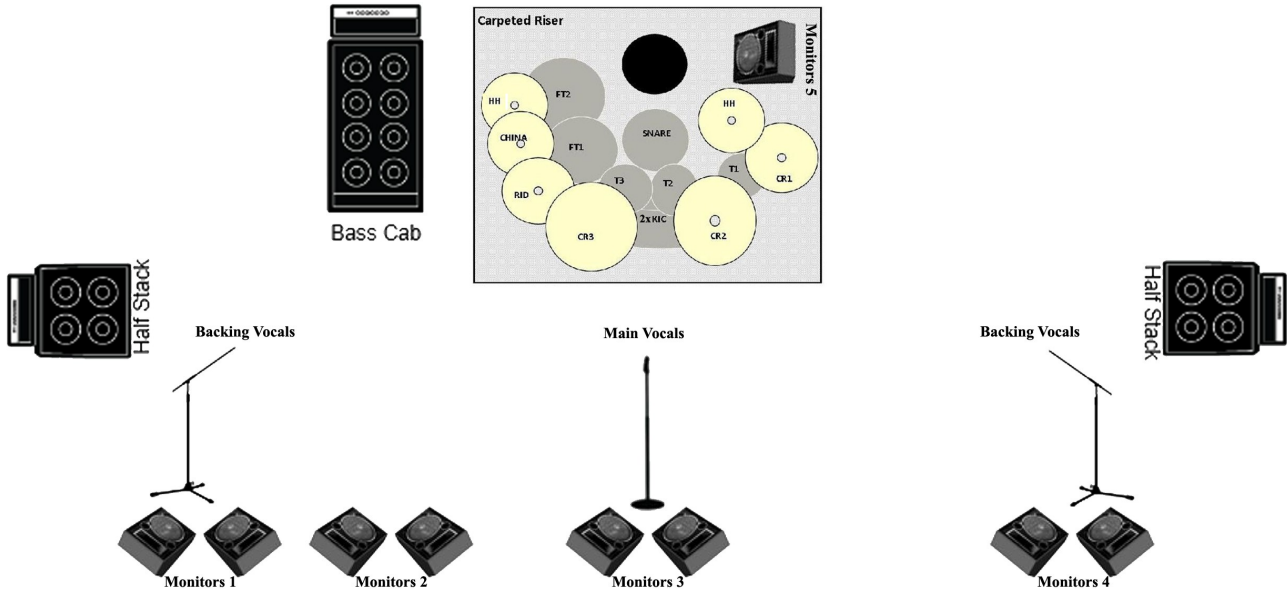

SECRET ANGER

Vocals : Block Joe
 Guitar 1 : Molitor Fred
 Guitar 2 : Buchette Jeff
 Bass : Niclou Vincent
 Drums : Rod Sovilla

Input List:

- | | |
|--------------|--------------------------------|
| 1. BD right | 10. Ride |
| 2. BD left | 11. Overhead R |
| 3. Snare top | 12. Overhead L |
| 4. Snare bot | 13. Bass DI |
| 5. Hihat | 14. Guitar S.R (XLR) |
| 6. Tom 1 | 15. Guitar S.L (XLR) |
| 7. Tom 2 | 16. Lead Vocals (Own Wireless) |
| 8. Tom 3 | 17. Backing Vocals S.R |
| 9. Floor 1 | 18. Backing Vocals S.L |

Guitars :

KEMPER Profiling Amp (LINE-OUT!!!), Midi Switch, Wireless System, 4x12" Box
 Power : 2x 230V near the Amp + 1x 230V near the Monitor

Bass Amp:

Ampeg Top 40hm, 8x10" Box OR Hartke Top 80hm, 4x10" Box, Wireless System
 Power: 3 x230V near the Amp

Monitors :

- | | |
|---------------------------------|---------------------------------|
| 1. Guitars, Kick, Snare, Vocals | 2. Bass, Kick, Snare, Vocals |
| 3. Vocals, Kick, Snare | 4. Guitars, Kick, Snare, Vocals |
| 5. Kick, Guitars, Vocals | |